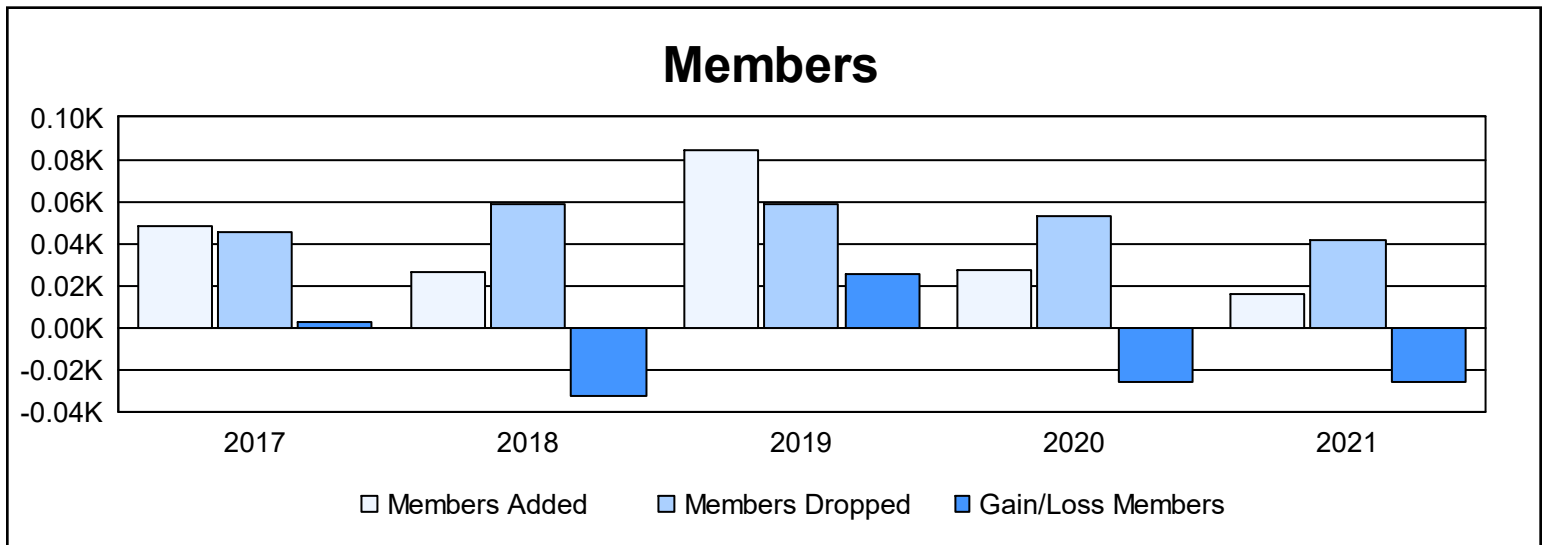

Year	New Clubs	Dropped Clubs	Gain/ Loss Clubs	New Members	Charter Members	Reinstate Members	Transfer Members	Total Member Added	Total Members Dropped	Gain/ Loss Members
2016-2017	0	0	0	46	0	1	1	48	45	3
2017-2018	0	0	0	25	0	0	1	26	59	-33
2018-2019	1	1	0	58	25	1	0	84	59	25
2019-2020	0	0	0	26	0	1	0	27	53	-26
2020-2021	0	0	0	15	0	1	0	16	42	-26
Average	0	0	0	34	5	1	0	40	52	-11

Membership Composition June 2021 Cumulative

Gender Composition June 2021 Cumulative