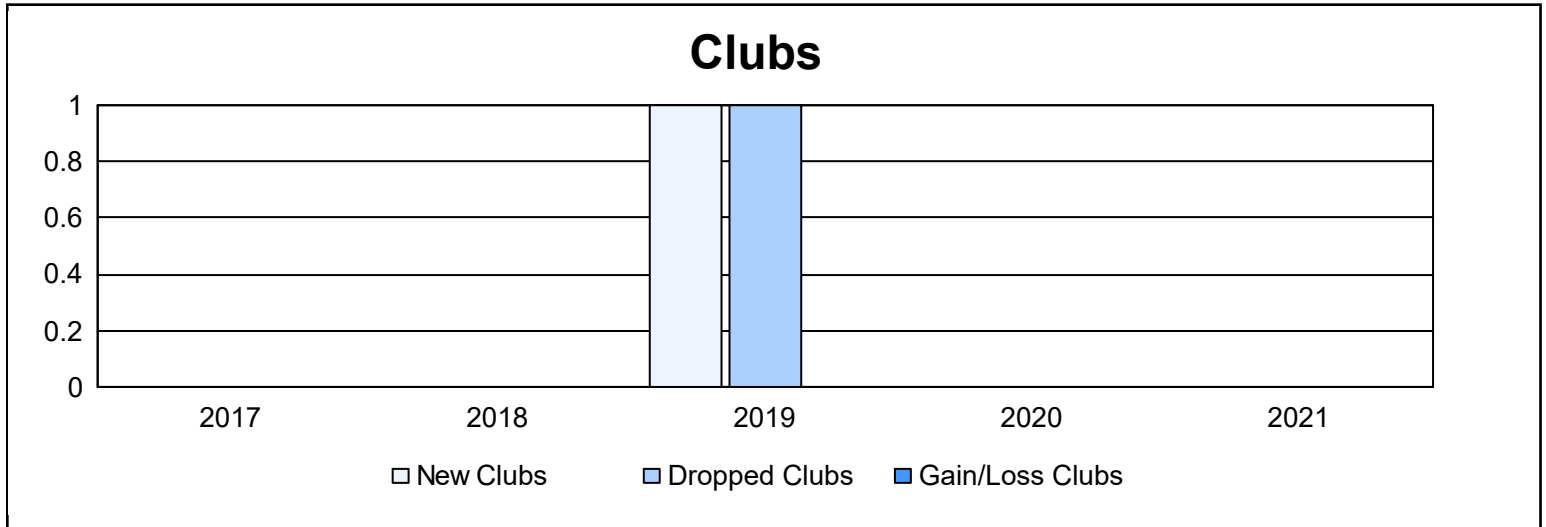

Year	New Clubs	Dropped Clubs	Gain/ Loss Clubs	New Members	Charter Members	Reinstate Members	Transfer Members	Total Member Added	Total Members Dropped	Gain/ Loss Members
2016-2017	0	0	0	46	0	1	1	48	45	3
2017-2018	0	0	0	25	0	0	1	26	59	-33
2018-2019	1	1	0	58	25	1	0	84	59	25
2019-2020	0	0	0	26	0	1	0	27	53	-26
2020-2021	0	0	0	15	0	1	0	16	42	-26
Average	0	0	0	34	5	1	0	40	52	-11

Membership Composition June 2021 Cumulative

Gender Composition June 2021 Cumulative