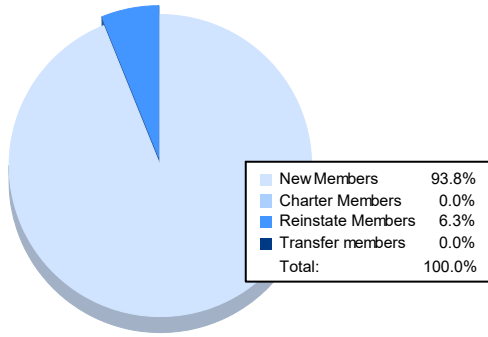

Year	New Clubs	Dropped Clubs	Gain/ Loss Clubs	New Members	Charter Members	Reinstate Members	Transfer Members	Total Member Added	Total Members Dropped	Gain/ Loss Members
2016-2017	0	0	0	46	0	1	1	48	45	3
2017-2018	0	0	0	25	0	0	1	26	59	-33
2018-2019	1	1	0	58	25	1	0	84	59	25
2019-2020	0	0	0	26	0	1	0	27	53	-26
2020-2021	0	0	0	15	0	1	0	16	42	-26
Average	0	0	0	34	5	1	0	40	52	-11

Membership Composition June 2021 Cumulative

Gender Composition June 2021 Cumulative